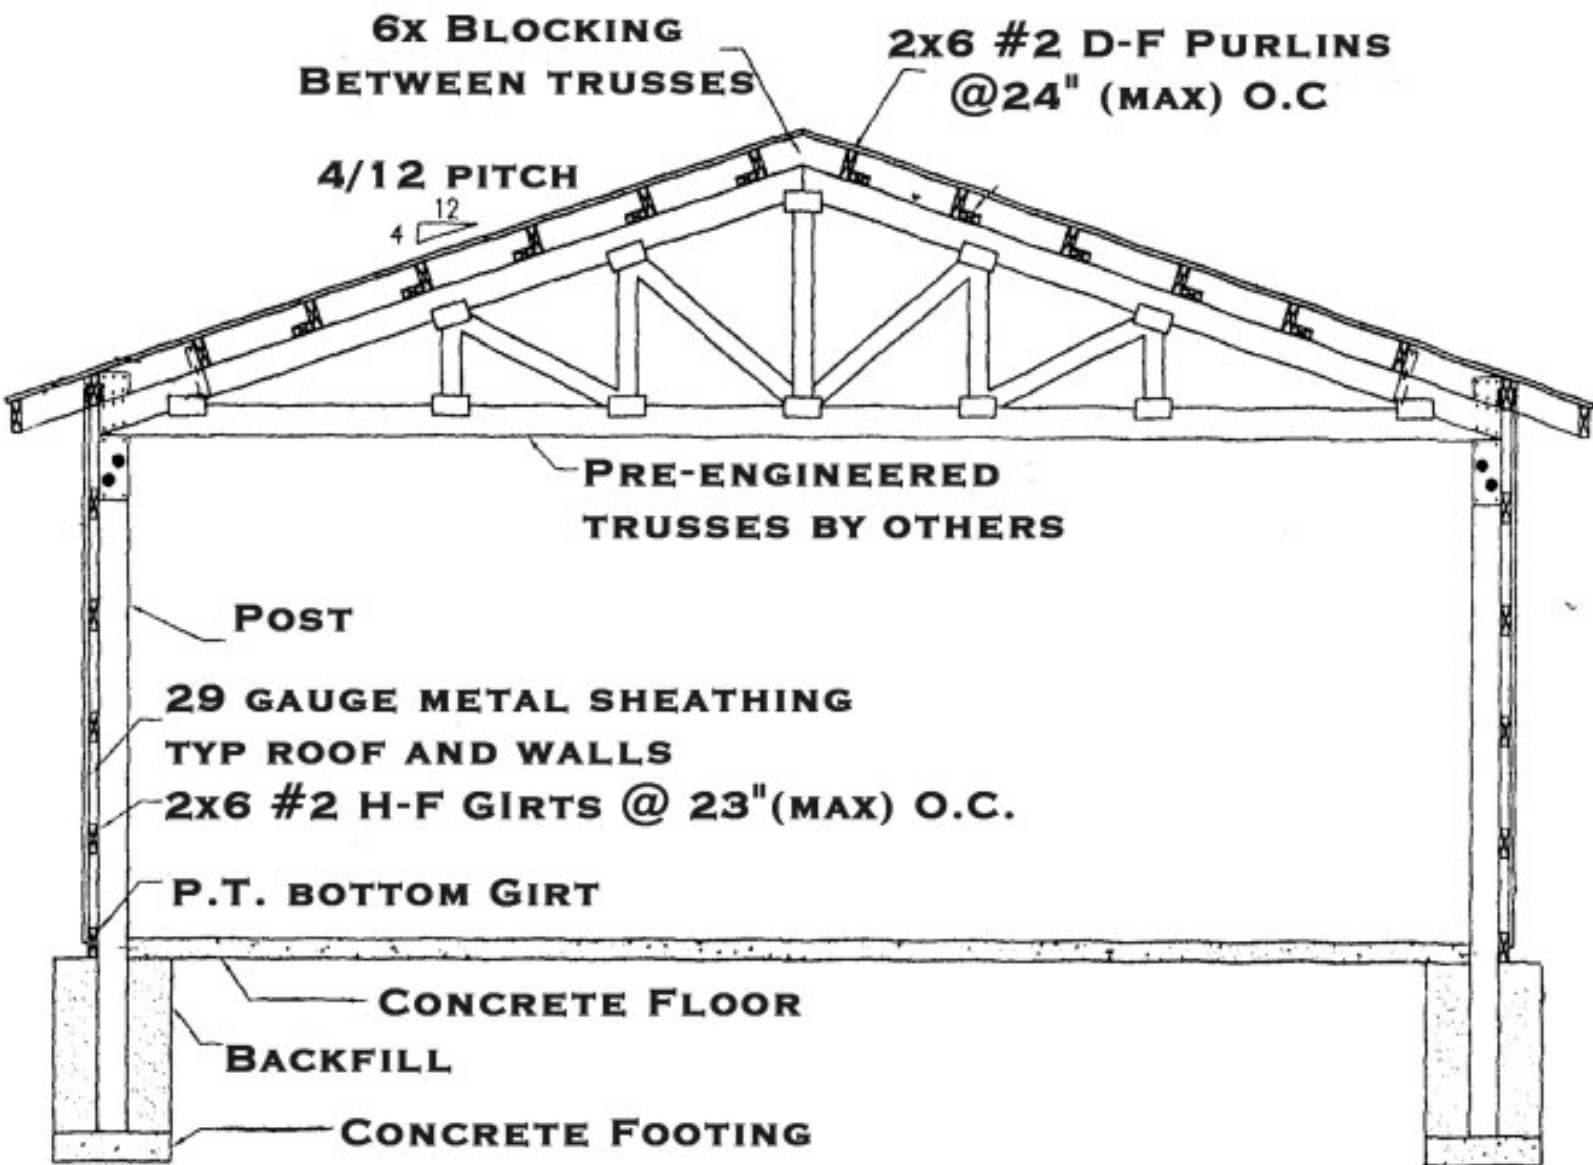

# SOUND BUILDING SYSTEMS INC.

Post Frame Building Specialists

**18" OVERHANGS  
INSTALL PER OVERHANG  
DETAILS DRAWING**

**4/12 PITCH  
ROOF**

**GARAGE DOOR**

**GARAGE DOOR**

**ENTRY  
DOOR**

**WE OFFER  
BAY SIZES  
10'  
12' OR  
14'  
HOWEVER  
12' IS  
THE MOST  
COST  
EFFECTIVE  
WITH THE  
LEAST  
AMOUNT  
OF  
WASTE**

**THIS IS A  
BAY**

**D-F RAFTERS**