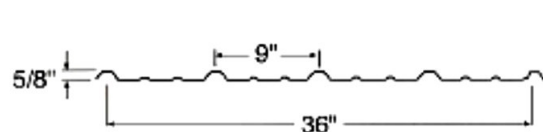

Color	#	Classic Rib Delta Rib3	Pro-Panel II
Bright White	(39)	29 ga	29 ga
White	(30)	29 ga/26 ga	29 ga/26 ga
Ivory	(28)	29 ga	29 ga
Light Stone	(63)	29 ga/26 ga	29 ga/26 ga
Taupe	(74)	29 ga	29 ga
Ash Grey	(25)	29 ga/26ga	29 ga/26ga
Zinc Grey	(29)	29 ga	29 ga
Charcoal	(17)	29 ga/26 ga	29 ga/26 ga
Ocean Blue	(35)	29 ga/26 ga	29 ga/26 ga
Sierra Green	(20)	29 ga	29 ga
Forest Green	(26)	29 ga/26 ga	29 ga/26 ga
Fern Green	(07)	29 ga/26 ga	29 ga/26 ga
Coco Brown	(12)	29 ga	29 ga
Dark Brown	(44)	29 ga	29 ga
Patriot Red	(73)	29 ga	29 ga
Brick Red	(24)	29 ga/26 ga	29 ga/26 ga
Galvalume®	(41)	29ga /26 ga	29ga /26 ga

Pro Panel II®