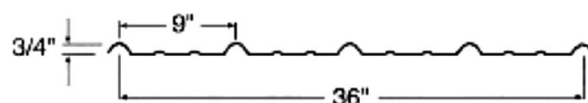

Classic Rib®

STYLES OF PANELS